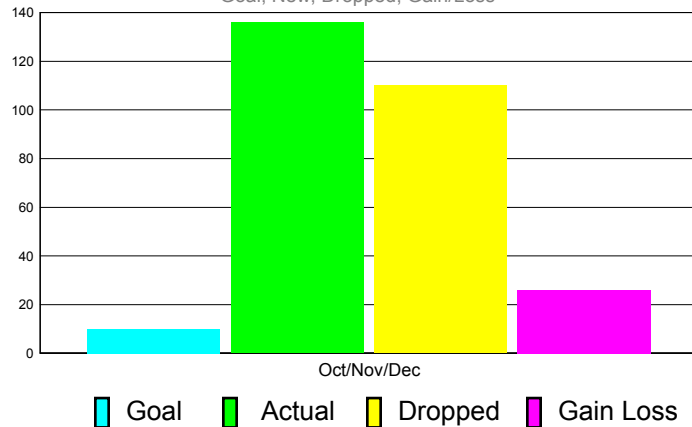

Membership Results 2011-2012

Goal, New, Dropped, Gain/Loss